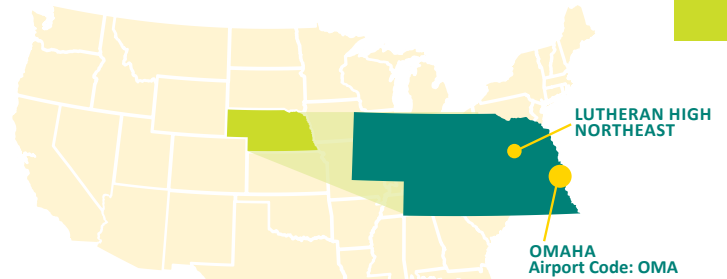

PRIVATE FOUR SEASONS COED USA HEARTLAND ARTS

Lutheran High Northeast

Norfolk, NE

LUTHERAN HIGH NORTHEAST

OMAHA Airport Code: OMA

LOCATION:

- Population: 22,000
- Located 2 Hours Northwest of Omaha
- Weather:
 - Summer/Fall: Warm and Humid
 - Winter/Spring: Cool and Wet

SCHOOL PROFILE

Lutheran High Northeast (LHNE) is a private Christian school. The school is in its 23rd year, and offers students a challenging college prep curriculum and many co-curricular opportunities such as chess, drama and show choir.

LHNE offers a variety of art courses in art, band and choir. Their stellar vocal choir has even performed at Carnegie Hall.

COMMUNITY INFORMATION

The historic and rural Norfolk is a small farming community in northeast Nebraska where students can enjoy the famous Cowboy Trail, DeGroots Orchards, tons of museums, pumpkin patches, and the Willow Creek Recreation Area. The friendly community is tight-knit. One popular destination is the AquaVenture water park, where students can enjoy many fun water slides and pools.